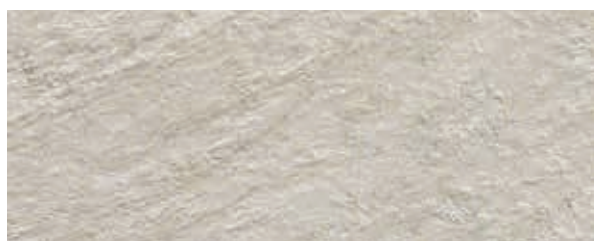

DREEN® CERAMICA STONE LOOK

Klif Silver*

Klif Grey*

Klif Dark*

Trust Gold**

Trust Silver**

Trust Titanium**

Brave Grey**

Brave Gypsum**

* Available in dimension 60x60 cm, 90x45 cm and 90x90 cm

** Available in dimension 60x60 cm, 90x45 cm and 120x60 cm

With Dreen®Ceramica, due to the production process of the tiles and the use of natural materials, a variation in shades can arise within one color. Due to the printing process, the colors shown above may deviate from reality.