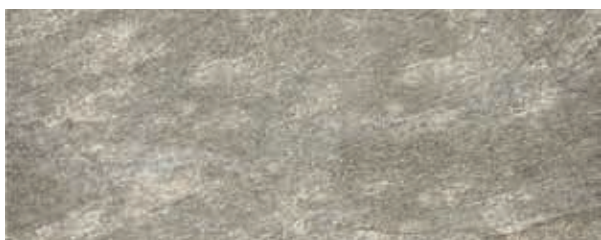

DREEN® CERAMICA STONE LOOK

Klif Silver*

Klif Grey*

Klif Dark*

Trust Gold**

Trust Silver**

Trust Titanium**

Brave Grey**

Brave Gypsum**

* Available in dimension 60x60 cm, 90x45 cm and 90x90 cm

** Available in dimension 60x60 cm, 90x45 cm and 120x60 cm

With Dreen®Ceramica, due to the production process of the tiles and the use of natural materials, a variation in shades can arise within one color. Due to the printing process, the colors shown above may deviate from reality.