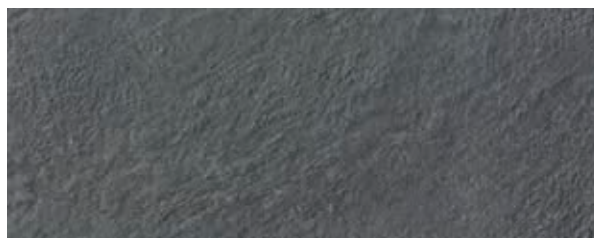

DREEN® CERAMICA STONE LOOK

Klif Silver*

Klif Grey*

Klif Dark*

Trust Gold**

Trust Silver**

Trust Titanium**

Brave Grey**

Brave Gypsum**

* Available in dimension 60x60 cm, 90x45 cm and 90x90 cm

** Available in dimension 60x60 cm, 90x45 cm and 120x60 cm

With Dreen®Ceramica, due to the production process of the tiles and the use of natural materials, a variation in shades can arise within one color. Due to the printing process, the colors shown above may deviate from reality.