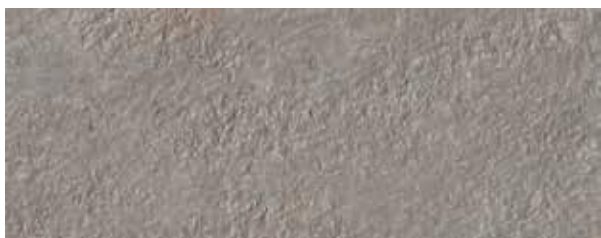

DREEN® CERAMICA STONE LOOK

Klif Silver*

Klif Grey*

Klif Dark*

Trust Gold**

Trust Silver**

Trust Titanium**

Brave Grey**

Brave Gypsum**

* Available in dimension 60x60 cm, 90x45 cm and 90x90 cm

** Available in dimension 60x60 cm, 90x45 cm and 120x60 cm

With Dreen®Ceramica, due to the production process of the tiles and the use of natural materials, a variation in shades can arise within one color. Due to the printing process, the colors shown above may deviate from reality.

zoontjens.com

THIS IS BRAVE GYPSUM. THE COLOUR, THE TEXTURE AND THE ORIGINAL SIZE. WE WOULD LIKE TO SHOW YOU OUR COLOUR SAMPLES IN REAL LIFE SO YOU WILL GET THE FULL PICTURE. AND SO YOU CAN JOIN US IN STRIVING FOR HIGHER GROUNDS.