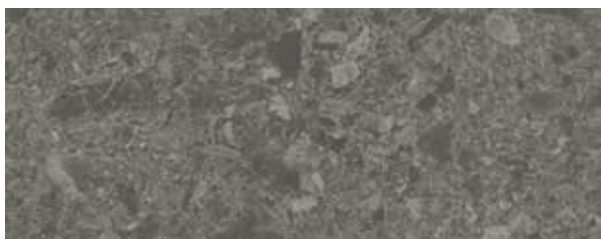

DREEN® CERAMICA STONE MIX LOOK

Mix Ivory*

Mix Pearl*

Mix Smoke*

**Available in dimension 60x60 cm and 60x120 cm*

With Dreen®Ceramica, due to the production process of the tiles and the use of natural materials, a variation in shades can arise within one color. Due to the printing process, the colors shown above may deviate from reality.

zoontjens.com

THIS IS MIX PEARL.
THE COLOUR, THE TEXTURE
AND THE ORIGINAL SIZE.
WE WOULD LIKE TO SHOW
YOU OUR COLOUR SAMPLES
IN REAL LIFE SO YOU WILL
GET THE FULL PICTURE.
AND SO YOU CAN JOIN US
IN STRIVING FOR HIGHER
GROUNDS.