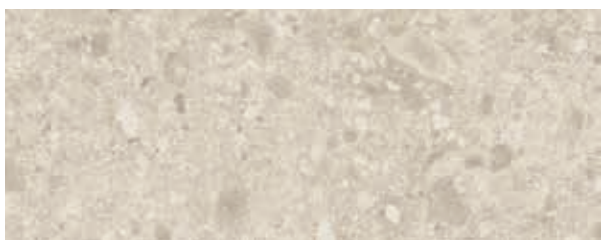

DREEN® CERAMICA STONE MIX LOOK

Mix Ivory*

Mix Pearl*

Mix Smoke*

**Available in dimension 60x60 cm and 60x120 cm*

With Dreen®Ceramica, due to the production process of the tiles and the use of natural materials, a variation in shades can arise within one color. Due to the printing process, the colors shown above may deviate from reality.

zoontjens.com

THIS IS MIX PEARL.
THE COLOUR, THE TEXTURE
AND THE ORIGINAL SIZE.
WE WOULD LIKE TO SHOW
YOU OUR COLOUR SAMPLES
IN REAL LIFE SO YOU WILL
GET THE FULL PICTURE.
AND SO YOU CAN JOIN US
IN STRIVING FOR HIGHER
GROUNDS.