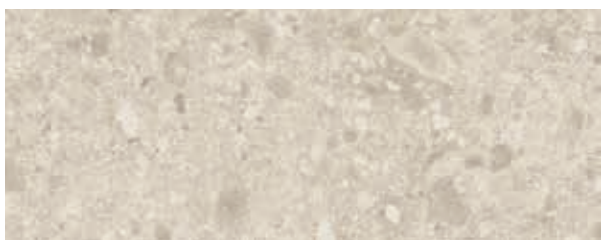

DREEN® CERAMICA STONE MIX LOOK

Mix Ivory*

Mix Pearl*

Mix Smoke*

**Available in dimension 60x60 cm and 60x120 cm*

With Dreen®Ceramica, due to the production process of the tiles and the use of natural materials, a variation in shades can arise within one color. Due to the printing process, the colors shown above may deviate from reality.

zoontjens.com

**THIS IS MIX PEARL.
THE COLOUR, THE TEXTURE
AND THE ORIGINAL SIZE.
WE WOULD LIKE TO SHOW
YOU OUR COLOUR SAMPLES
IN REAL LIFE SO YOU WILL
GET THE FULL PICTURE.
AND SO YOU CAN JOIN US
IN STRIVING FOR HIGHER
GROUNDS.**