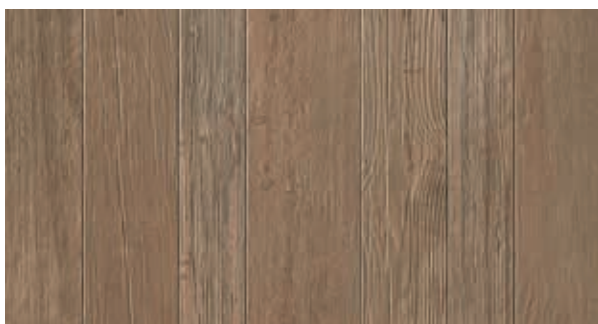

# DREEN® CERAMICA WOOD LOOK

Axi White\*

Etic Venice\*\*

Axi Brown\*

Etic Hickory\*\*

Axi Grey\*

- \* Available in dimension 90x45 cm
- \*\* Available in dimension 120x30 cm

With Dreen®Ceramica, due to the production process of the tiles and the use of natural materials, a variation in shades can arise within one color. Due to the printing process, the colors shown above may deviate from reality.

[zoontjens.com](http://zoontjens.com)

**THIS IS AXI BROWN.  
THE COLOUR, THE TEXTURE  
AND THE ORIGINAL SIZE.  
WE WOULD LIKE TO SHOW  
YOU OUR COLOUR SAMPLES  
IN REAL LIFE SO YOU WILL  
GET THE FULL PICTURE.  
AND SO YOU CAN JOIN US  
IN STRIVING FOR HIGHER  
GROUNDS.**