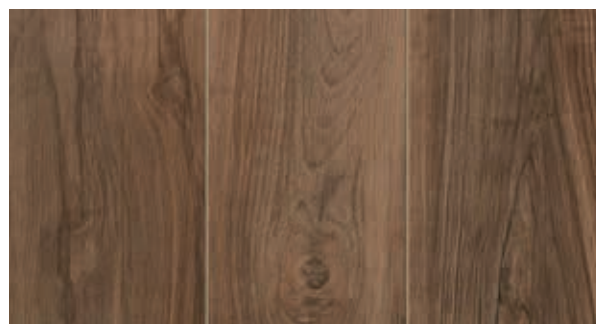

# DREEN® CERAMICA WOOD LOOK

Axi White\*

Etic Venice\*\*

Axi Brown\*

Etic Hickory\*\*

Axi Grey\*

- \* Available in dimension 90x45 cm
- \*\* Available in dimension 120x30 cm

With Dreen®Ceramica, due to the production process of the tiles and the use of natural materials, a variation in shades can arise within one color. Due to the printing process, the colors shown above may deviate from reality.

[zoontjens.com](http://zoontjens.com)

**THIS IS AXI BROWN.  
THE COLOUR, THE TEXTURE  
AND THE ORIGINAL SIZE.  
WE WOULD LIKE TO SHOW  
YOU OUR COLOUR SAMPLES  
IN REAL LIFE SO YOU WILL  
GET THE FULL PICTURE.  
AND SO YOU CAN JOIN US  
IN STRIVING FOR HIGHER  
GROUNDS.**