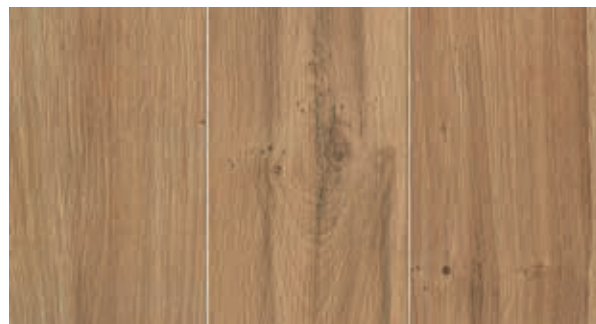

# DREEN® CERAMICA WOOD LOOK

Axi White\*

Etic Venice\*\*

Axi Brown\*

Etic Hickory\*\*

Axi Grey\*

- \* Available in dimension 90x45 cm
- \*\* Available in dimension 120x30 cm

With Dreen®Ceramica, due to the production process of the tiles and the use of natural materials, a variation in shades can arise within one color. Due to the printing process, the colors shown above may deviate from reality.

[zoontjens.com](http://zoontjens.com)

**THIS IS AXI BROWN.  
THE COLOUR, THE TEXTURE  
AND THE ORIGINAL SIZE.  
WE WOULD LIKE TO SHOW  
YOU OUR COLOUR SAMPLES  
IN REAL LIFE SO YOU WILL  
GET THE FULL PICTURE.  
AND SO YOU CAN JOIN US  
IN STRIVING FOR HIGHER  
GROUNDS.**