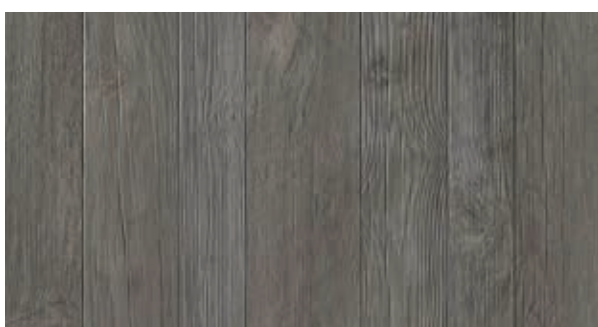

# DREEN® CERAMICA WOOD LOOK

Axi White\*

Etic Venice\*\*

Axi Brown\*

Etic Hickory\*\*

Axi Grey\*

- \* Available in dimension 90x45 cm
- \*\* Available in dimension 120x30 cm

With Dreen®Ceramica, due to the production process of the tiles and the use of natural materials, a variation in shades can arise within one color. Due to the printing process, the colors shown above may deviate from reality.

[zoontjens.com](http://zoontjens.com)

**THIS IS AXI BROWN.  
THE COLOUR, THE TEXTURE  
AND THE ORIGINAL SIZE.  
WE WOULD LIKE TO SHOW  
YOU OUR COLOUR SAMPLES  
IN REAL LIFE SO YOU WILL  
GET THE FULL PICTURE.  
AND SO YOU CAN JOIN US  
IN STRIVING FOR HIGHER  
GROUNDS.**