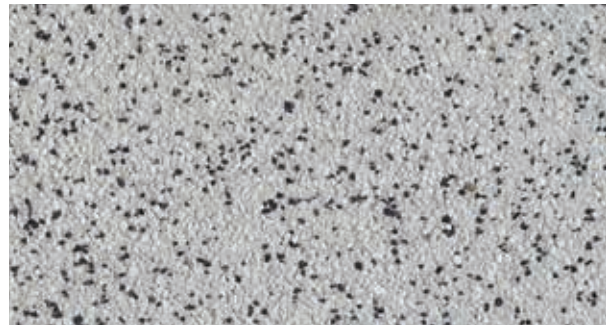

# DREEN<sup>®</sup>Nxt TEXTURE

Mirabelle Yellow

Apricot Orange

Nordic Brown

Marble White

Marble Grey

*The Texture serie has a textured finish.  
Due to the printing technique the colours may differ slightly.*

[zoontjens.com](http://zoontjens.com)

**THIS IS VINTAGE GREY. THE COLOUR, THE TEXTURE AND THE ORIGINAL SIZE. WE WOULD LIKE TO SHOW YOU OUR COLOUR SAMPLES IN REAL LIFE SO YOU WILL GET THE FULL PICTURE. AND SO YOU CAN JOIN US IN STRIVING FOR HIGHER GROUNDS.**