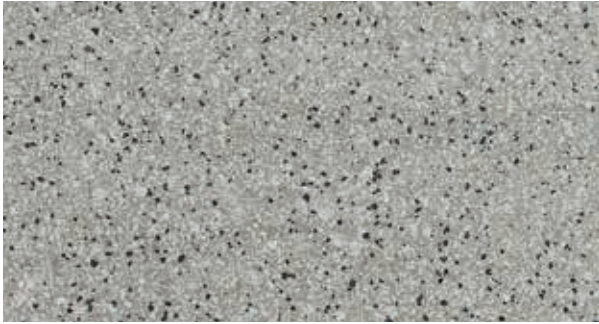

# DREEN<sup>®</sup>TEXTURE

Marble White

Marble Yellow

Marble Greige

Marble Grey

[zoontjens.com](https://zoontjens.com)

**THIS IS MARBLE GREY. THE COLOUR, THE TEXTURE AND THE ORIGINAL SIZE. WE WOULD LIKE TO SHOW YOU OUR COLOUR SAMPLES IN REAL LIFE SO YOU WILL GET THE FULL PICTURE. AND SO YOU CAN JOIN US IN STRIVING FOR HIGHER GROUNDS.**